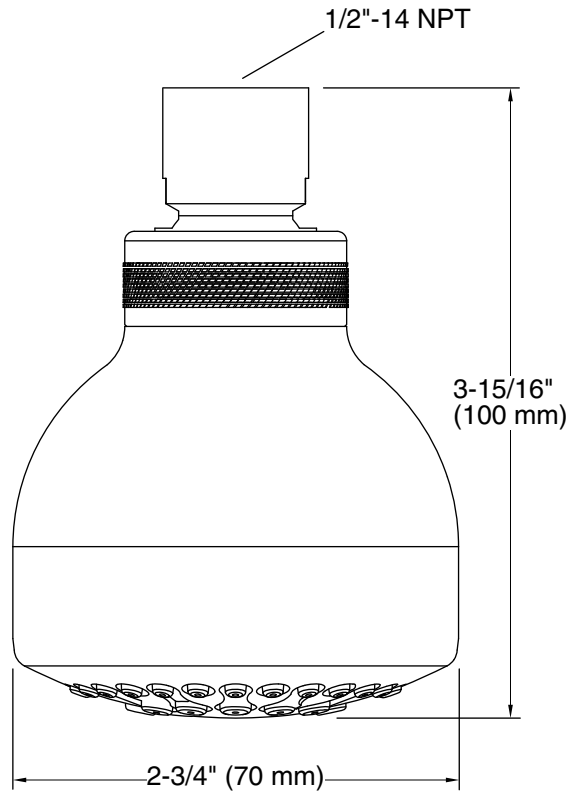

Features

- Single-function showerhead delivers a full, consistent spray, regardless of water pressure.
- 1.75 gpm (6.6 lpm) flow rate.
- ½" NPT connection.
- Sprayface with flexible nozzles resists hard water buildup and is easy to clean.
- Coordinates with Coralais faucets, accessories, and showering components to complete your bathroom.

	CP	Polished Chrome
---	----	-----------------

Technical Information

All product dimensions are nominal.

Showerhead/Body Spray:

Rated maximum flow: 1.75 gal/min (6.6 l/min)

Notes

Install this product according to the installation guide.